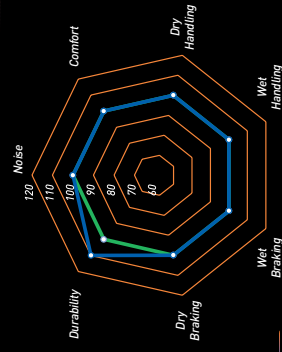

# CEAT TYRES SecuraDrive

Drive sharp even on wet roads with smart compounding and optimised tread design for superior wet grip.

Higher Mileage

Superior Control

Superior Wet Grip

Comfortable Drive

Global Benchmark