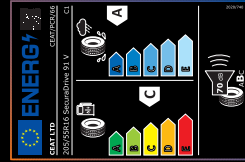

# CEAT TYRES SecuraDrive

Drive sharp even on wet roads with smart compounding and optimised tread design for superior wet grip.

Higher Mileage

Superior Control

Superior Wet Grip

Comfortable Drive

Global Benchmark

CEAT SecuraDrive

SIZE	Load/Speed Index	Extra Load	Rim Protection	Fuel Efficiency	Wet Grip	External Noise
<b>SERIES 45</b>						
195/45R16	84V	XL	Yes	D	A	70dB/B
<b>SERIES 50</b>						
195/50R15	82V	XL	Yes	D	A	70dB/B
195/50R16	88V		Yes	D	A	70dB/B
205/50R16	87W		Yes	D	A	70dB/B
205/50R17	93W	XL	Yes	C	A	70dB/B
215/50R17	95W	XL	Yes	C	A	70dB/B
<b>SERIES 55</b>						
185/55R16	87V	XL	Yes	C	A	70dB/B
195/55R16	87V		Yes	C	A	70dB/B
195/55R16	91V	XL	Yes	C	A	70dB/B
205/55R16	91V		Yes	C	A	70dB/B
205/55R16	94W	XL	Yes	C	A	70dB/B
215/55R16	97W	XL	Yes	C	A	70dB/B
205/55R17	95V	XL	Yes	C	A	70dB/B
205/55R17	95W	XL	Yes	C	A	70dB/B
215/55R17	94W		Yes	D	A	70dB/B
235/55R17	99V		Yes	C	A	71dB/B
235/55R17	103V	XL	Yes	C	A	72dB/A
215/55R18	99V	XL	Yes	D	A	70dB/B
195/55R20	95H	XL	Yes	D	A	70dB/B
<b>SERIES 60</b>						
195/60R15	88V			C	B	70dB/B
205/60R15	91V			C	A	70dB/B
195/60R16	89V			C	A	70dB/B
205/60R16	96V	XL		C	A	70dB/B
215/60R16	99V	XL		C	A	70dB/B
215/60R17	94H			C	A	70dB/B
215/60R17	100V	XL		C	A	70dB/B
<b>SERIES 65</b>						
195/65R15	91V			C	B	70dB/B
195/65R15	95V	XL		C	B	70dB/B
205/65R15	94V			C	A	70dB/B
215/65R16	98V			C	A	70dB/B